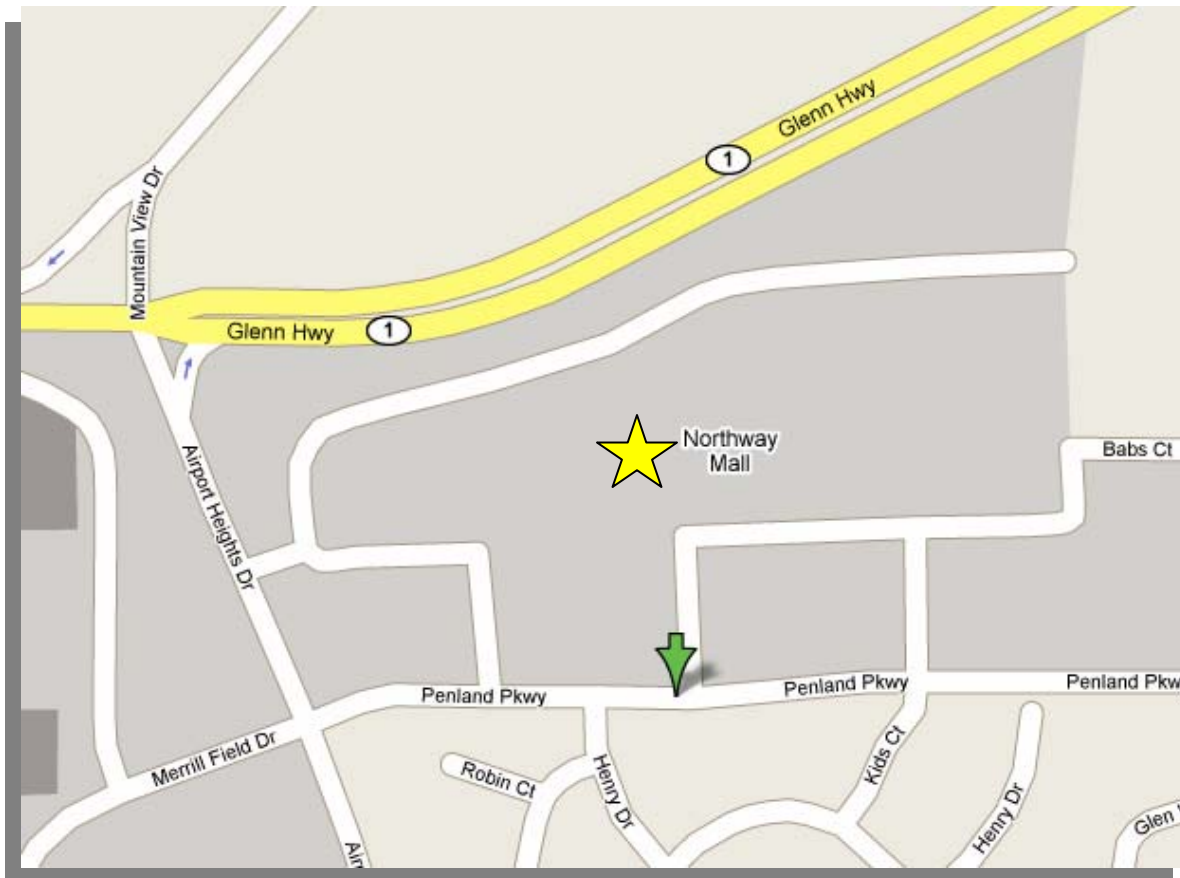

Adult Learning Center

3101 Penland Parkway Suite A14, Anchorage AK, 99508. Phone: (907)375-6000 Fax: (907)375-6058 web: akalc.org

ALC Road Map

We now have a new location located inside of Northway Mall.

Come check us out.
Suite A14.